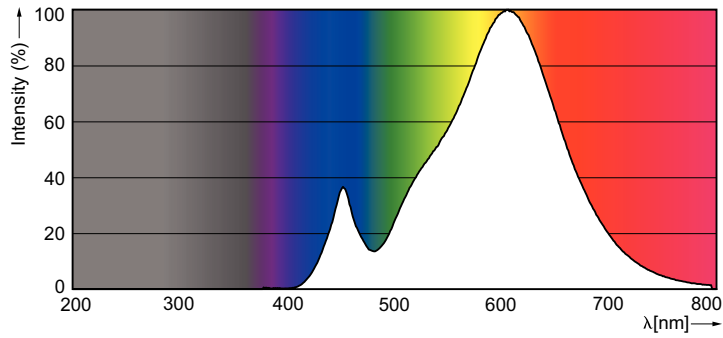

Product data

General Information	
Cap-Base	E14 [E14]
EU RoHS compliant	Yes
Nominal Lifetime (Nom)	15000 h
Switching Cycle	50000X
Technical Type	5.5-40W
Light Technical	
Color Code	827 [CCT of 2700K]
Luminous Flux (Nom)	470 lm
Color Designation	Warm White (WW)
Correlated Color Temperature (Nom)	2700 K
Luminous Efficacy (rated) (Nom)	85.45 lm/W
Color Consistency	<6
Color Rendering Index (Nom)	80
LLMF At End Of Nominal Lifetime (Nom)	70 %

Photometric data

SDPO_LEDCL_0003-Spectral Power distribution

Lifetime

LEDbulb 60W E14 827 FR B38

LEDbulb 60W E14 827 FR B38