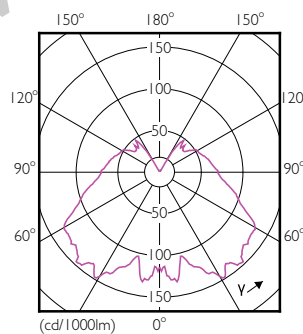

Product data

General Information	
Cap-Base	E14 [E14]
EU RoHS compliant	Yes
Nominal Lifetime (Nom)	15000 h
Switching Cycle	50000X
Technical Type	5.5-40W
Light Technical	
Color Code	827 [CCT of 2700K]
Luminous Flux (Nom)	470 lm
Color Designation	Warm White (WW)
Correlated Color Temperature (Nom)	2700 K
Luminous Efficacy (rated) (Nom)	85.45 lm/W
Color Consistency	<6
Color Rendering Index (Nom)	80
LLMF At End Of Nominal Lifetime (Nom)	70 %

Order product name	Corepro candle ND 5.5-40W E14 827 B35 CL
EAN/UPC - Product	8718696454794
Order code	929001142502
Numerator - Quantity Per Pack	1
Numerator - Packs per outer box	10
Material Nr. (12NC)	929001142502
Net Weight (Piece)	0.040 kg

Dimensional drawing

Product
Corepro candle ND 5.5-40W E14 827 B35 CL

LED ND 5.5-40W E14 827 220-240V B35 CL

Photometric data

CorePro LEDcandle 40W E14 827 CL B35 ND

CorePro LEDcandle 40W E14 827 CL B35 ND

CorePro LED candles and lusters