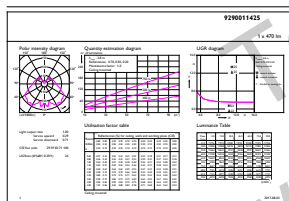

Photometric data

CorePro LEDcandle 40W E14 827 CL B35 ND

CorePro LEDcandle 40W E14 827 CL B35 ND