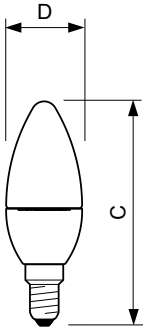

Product data

General Information	
Cap-Base	E14 [E14]
EU RoHS compliant	Yes
Nominal Lifetime (Nom)	15000 h
Switching Cycle	50000X
Technical Type	5.5-40W
Light Technical	
Color Code	827 [CCT of 2700K]
Luminous Flux (Nom)	470 lm
Color Designation	Warm White (WW)
Correlated Color Temperature (Nom)	2700 K
Luminous Efficacy (rated) (Nom)	85.45 lm/W
Color Consistency	<6
Color Rendering Index (Nom)	80
LLMF At End Of Nominal Lifetime (Nom)	70 %

Dimensional drawing

Product
Corepro candle ND 5.5-40W E14 827 B35 CL

LED ND 5.5-40W E14 827 220-240V B35 CL

Photometric data

CorePro LEDcandle 40W E14 827 CL B35 ND

CorePro LEDcandle 40W E14 827 CL B35 ND

CorePro LED candles and lusters