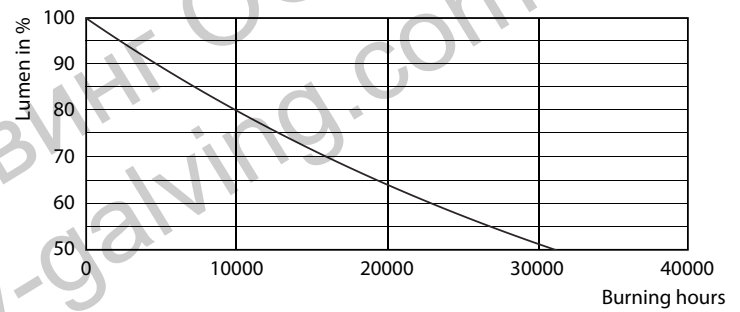

Product data

General Information	
Cap-Base	E14 [E14]
EU RoHS compliant	Yes
Nominal Lifetime (Nom)	15000 h
Switching Cycle	50000X
Technical Type	5.5-40W
Light Technical	
Color Code	827 [CCT of 2700K]
Luminous Flux (Nom)	470 lm
Color Designation	Warm White (WW)
Correlated Color Temperature (Nom)	2700 K
Luminous Efficacy (rated) (Nom)	85.45 lm/W
Color Consistency	<6
Color Rendering Index (Nom)	80
LLMF At End Of Nominal Lifetime (Nom)	70 %

Photometric data

SDPO_LEDCL_0003-Spectral Power distribution

Lifetime

LEDbulb 60W E14 827 FR B38

LEDbulb 60W E14 827 FR B38